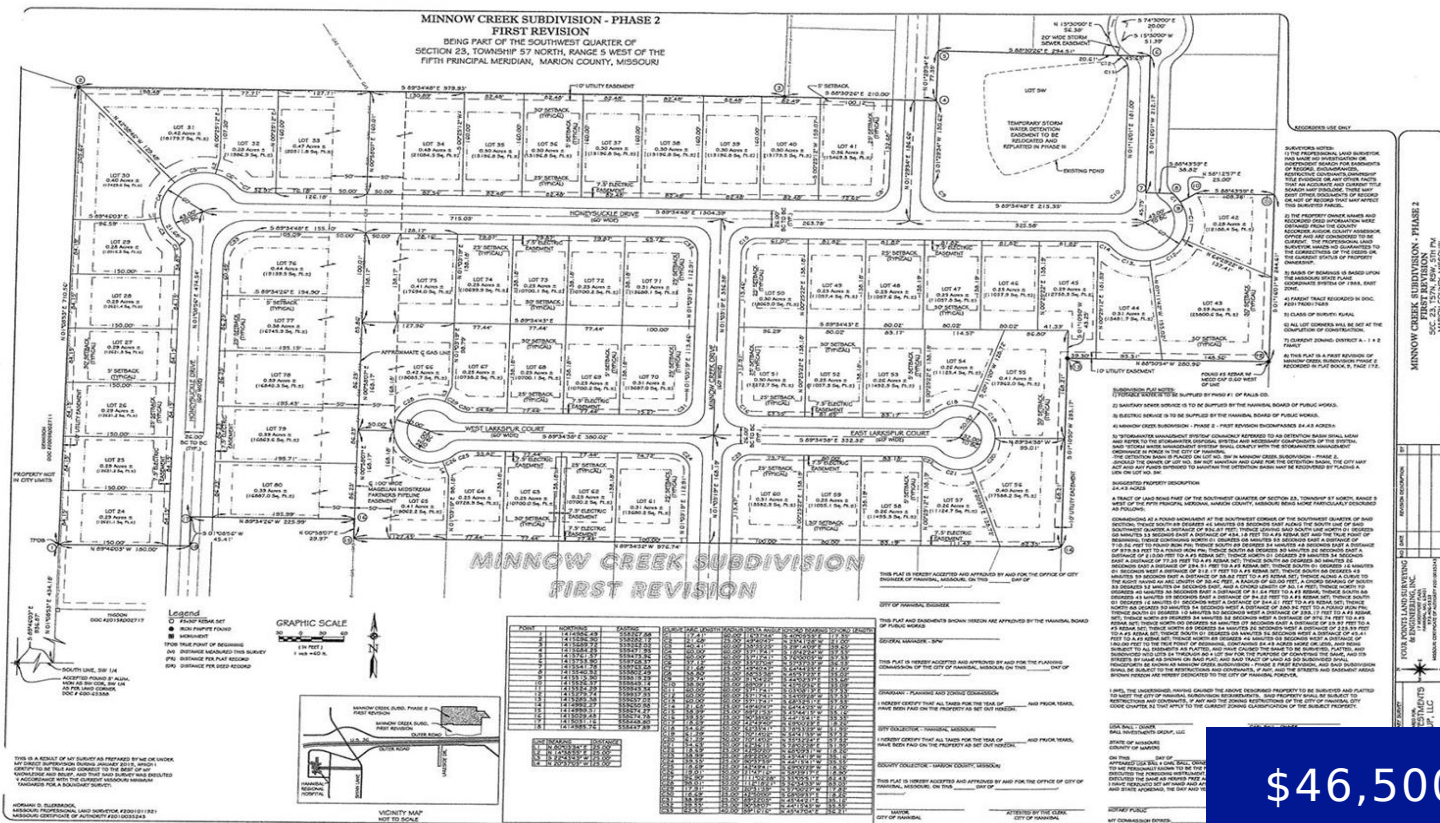

45 HONEYSUCKLE DRIVE, HANNIBAL, MO, US, 63401

<https://fretwelland.com>

Minnow Creek proudly serves as one of Hannibal Missouri's newest and most promising subdivisions. Currently, This ideal location is in close proximity to Hannibal Regional Hospital, other medical facilities, industrial parks, businesses, schools, restaurants and shopping centers. The new subdivision is within the city limits of Hannibal which offers excellent fire and police protection. Sidewalks ...